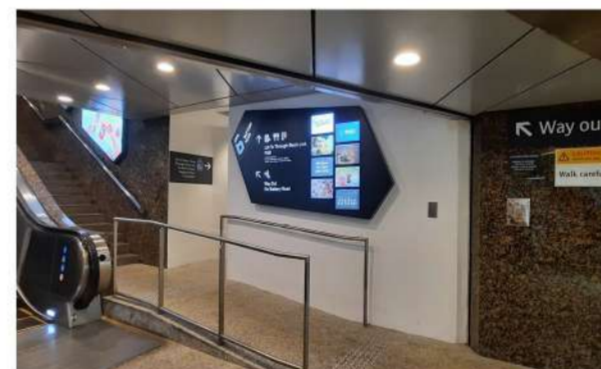

RAFFLES PLACE

MRT Station Exits • Underground Accessible Routes

Arriving at Raffles Place by MRT

Exit from Raffles Place MRT Station

Upon exiting from the train, you can follow the directional tactiles on the floor. This will lead you to the lift which travels between the train platforms and the concourse. After exiting from the fare gates, take the lift to B1. You can opt to use either of the following avenues to travel to the ground level.

1. Via Exit M [Lifts in CIMB Plaza]

Upon exiting from the lift at B1, you can enter the basement retail area of CIMB Plaza which is adjacent to the lift you have exited. Taking the route on the left, you would soon arrive at the lift lobby on your right. Taking this lift, you can access the street level. Lifts to street level within CIMB Plaza operate Mon - Sat (5.30am to 12.15am) and Sun / PH (6.00am to 12.15am).

2. Via Exit H [Lift in Six Battery Road]

Upon exiting from the lift at B1, take the route on your right that leads to Exit H. When you arrive at the junction, take the route on the right. The ramp entrance into Six Battery Road would be on your right and it would lead you to the lift lobby. Taking this lift, you can access the street level. Lift to street level within Six Battery Road operates Mon - Sat (5.30am to 12.15am) and Sun / PH (6.00am to 12.15am).

3. Via Exit D [Lifts in Republic Plaza]

Upon exiting from the lift at B1, follow the directional tactiles on the floor to arrive at the junction right before the washrooms. Take the route that leads to exit D. The entrance into Republic Plaza would be on your right. Entering into Republic Plaza, take the route on the right. You would soon arrive at a ramp on your right that leads you to the lift lobby. Taking this lift, you can access the street level. Lifts to street level within Republic Plaza operate during office hours.